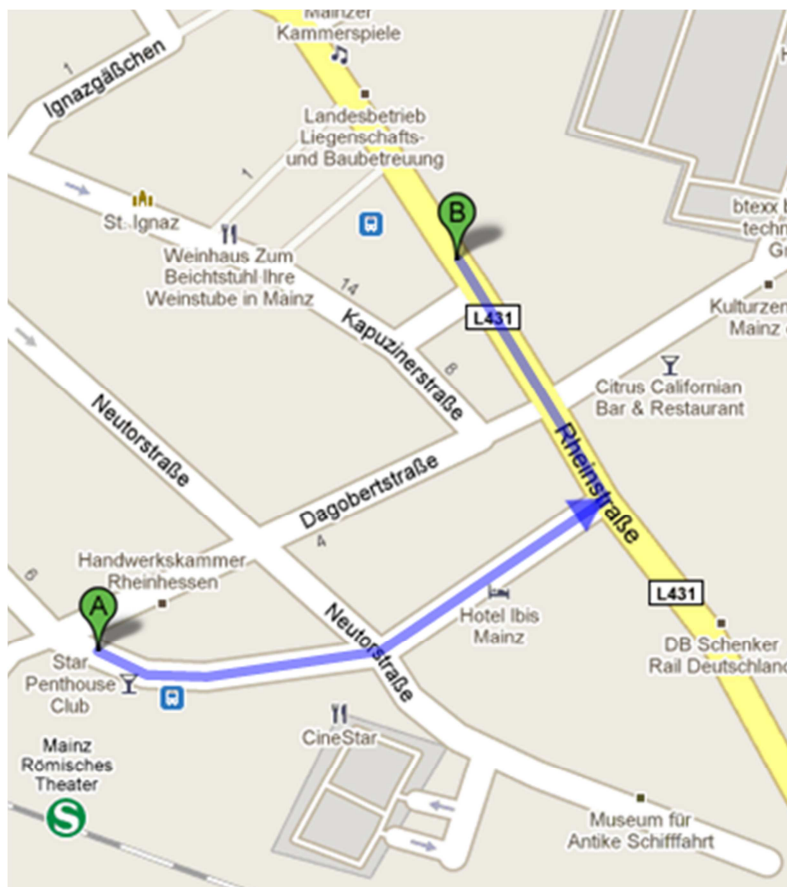

Driving Directions to our Office

Coming by car from Airport Frankfurt:

- B43 → direction A3 Köln/ Mainz/ Wiesbaden/ Kelsterbach
- exit 48 Mönchhof-Dreieck to A67 direction Darmstadt/ Mainz/ Rüsselsheim
- A67 → exit 3 Rüsselsheimer Dreieck to A60 direction Bingen/ Mainz
- A60 → exit 24 Mainz Laubenheim direction Mainz Innenstadt
- follow the signs Mainz Innenstadt, B9
- L431 → L431 fades into Rheinstraße
- Turn right into Dagobertstraße to get into the car park: Malakoff
- Use the escalator to get into the ground floor

→ Arrival with S8 or regional train RE80 at “Mainz Römisches Theater”

Leave the train station and go right-hand side in the “Holzhofstraße”

⇒ past Cinestar (right-hand)

⇒ past IBIS Hotel (left-hand)

Turn left into “Rheinstraße”. You will see the “Malakoff-Park” on the right-hand side.

Take the main entrance.

In the middle of the center you will find entrance 4 E, next to the “Mainzer Kammerspiele”.

Take the elevator to the 2nd level; you will find us in the left wing in room 237.

We wish you a pleasant trip and we are looking forward to welcome you in our office!